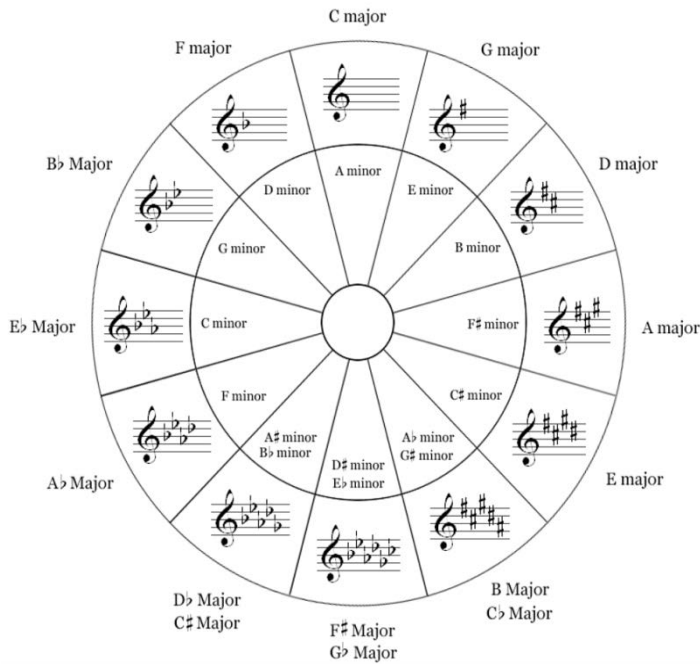

Music Theory Helpers

The Circle of Fifths

Scale Degree	Name
1	Tonic
2	Supertonic
3	Mediant
4	Subdominant
5	Dominant
6	Submediant
7	Leading Tone (Subtonic/minor 7)

C major	G major	D major	A major	E major	B major	F# major
A minor	E minor	H minor	F# minor	C# minor	G# minor	D# minor

C major	F major	Bb major	Eb major	Ab major	Db major	Gb major
A minor	D minor	G minor	C minor	F minor	Bb minor	Eb minor

Music Theory Helpers

C Major Scale with Chords & Roman Numerals

A Minor Scale with Chords & Roman Numerals

Keyboard with Notes & Relative Notes